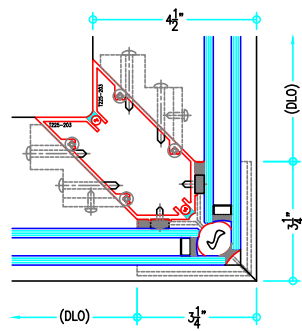

## 2-1/4" x 4-1/2" Thermally-Broken Front Set Storefront

1

2

3

4

5

C

E

F

B

D

G

A

ALUMINUM  
STOREFRONT

# T225 Series

2-1/4" x 4-1/2" Thermally-Broken Front Set Storefront

CORNER CONDITION

CORNER OPTION

GLAZING OPTION

Options