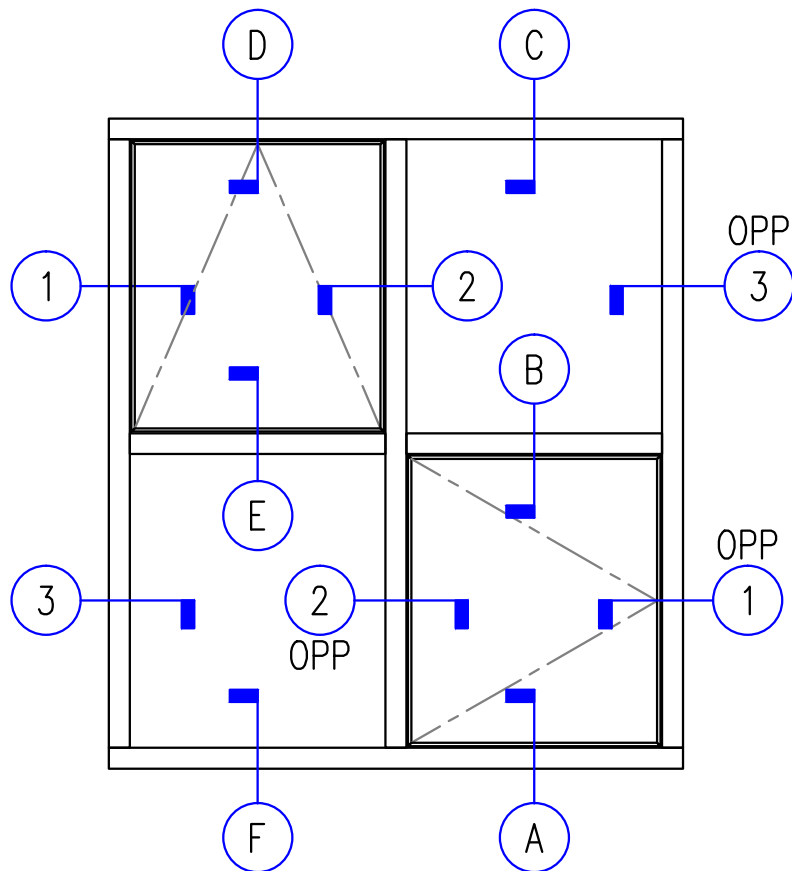

# T225 Series

2-1/4" x 4-1/2" Thermally-Broken Front Set Storefront

T225 with 400  
Entrance Incorporated

ALUMINUM  
STOREFRONT

# T225 Series

2-1/4" x 4-1/2" Thermally-Broken Front Set Storefront

ALUMINUM  
STOREFRONT

# T225 Series

2-1/4" x 4-1/2" Thermally-Broken Front Set Storefront

T225 with T550  
Inviso Vent Insert

ALUMINUM  
STOREFRONT

# T225 Series

2-1/4" x 4-1/2" Thermally-Broken Front Set Storefront

1

2

3

C

D

B