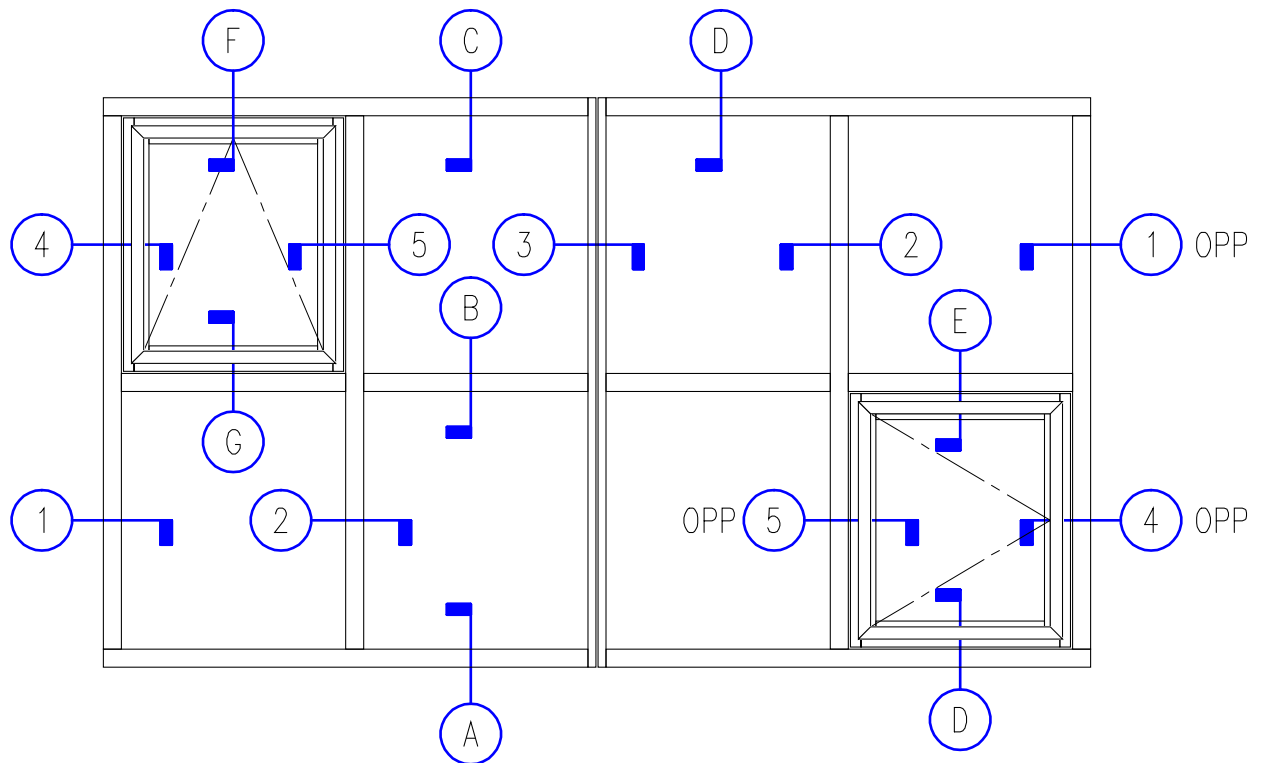

# T225 Series

2-1/4" x 4-1/2" Thermally-Broken Front Set Storefront

T225 with T4000 2"  
Window Incorporated

ALUMINUM  
STOREFRONT