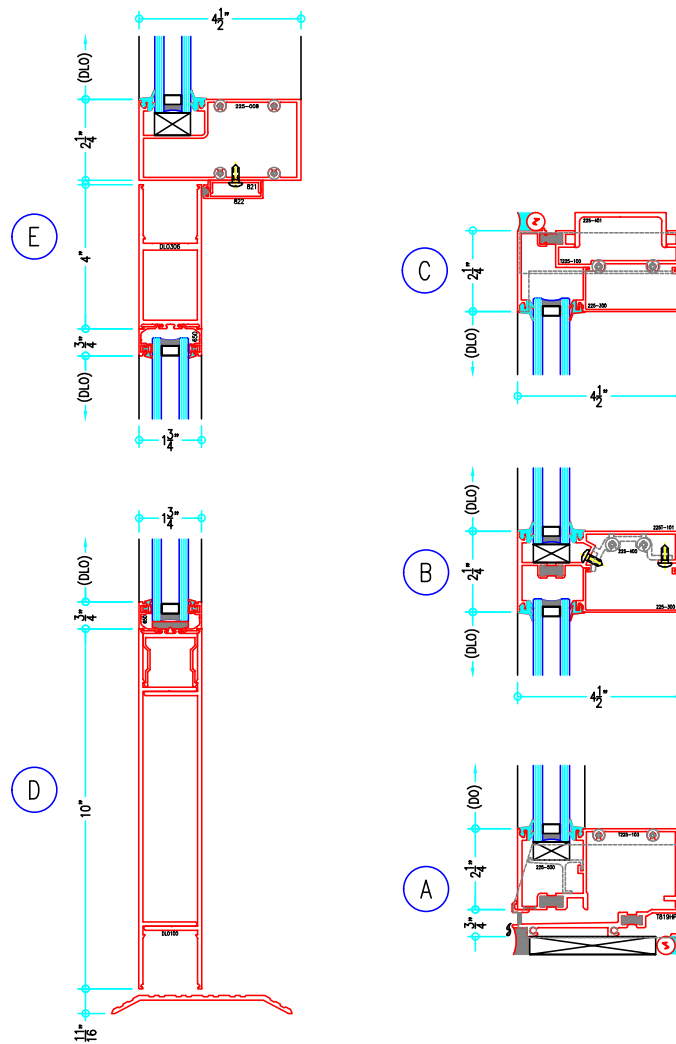

# T225 Series

2-1/4" x 4-1/2" Thermally-Broken Front Set Storefront

T225 with 400  
Entrance Incorporated

ALUMINUM  
STOREFRONT

# T225 Series

2-1/4" x 4-1/2" Thermally-Broken Front Set Storefront

ALUMINUM  
STOREFRONT

# T225 Series

2-1/4" x 4-1/2" Thermally-Broken Front Set Storefront

T225 with T550  
Inviso Vent Insert

ALUMINUM  
STOREFRONT

# T225 Series

2-1/4" x 4-1/2" Thermally-Broken Front Set Storefront

1

2

3

C

D

B