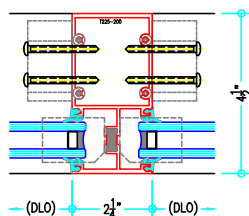

ALUMINUM
STOREFRONT

T225 Series

2-1/4" x 4-1/2" Thermally-Broken Front Set Storefront

1

2

3

4

5

C

E

F

B

D

G

A