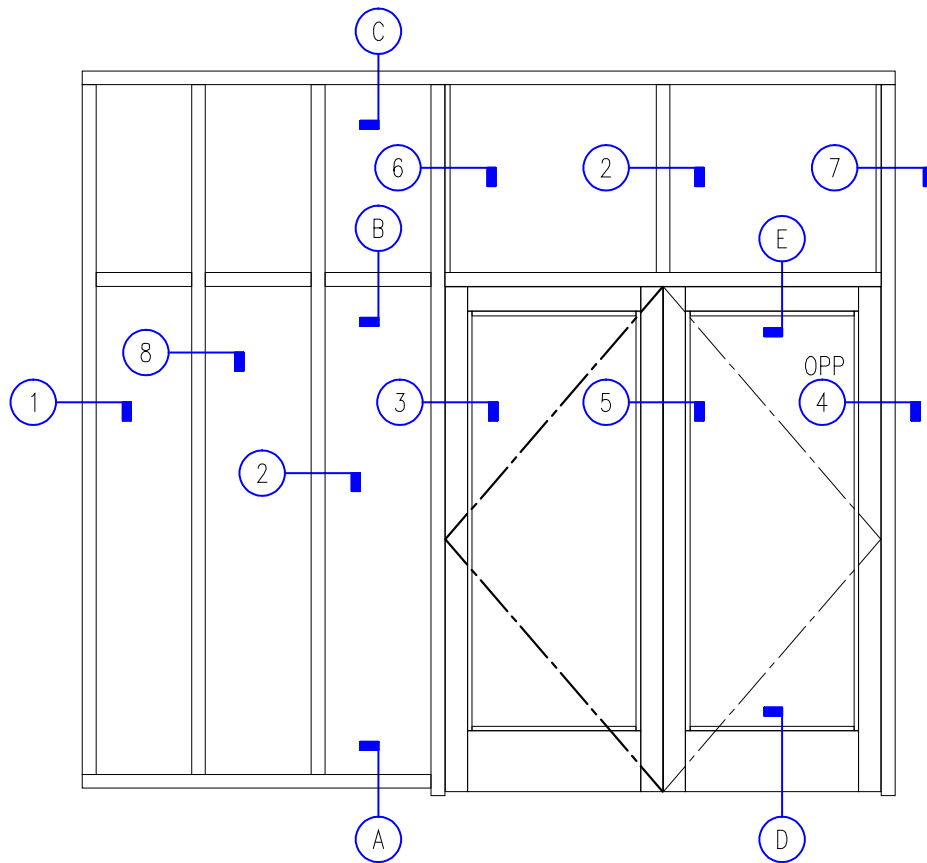

# T225 Series

2-1/4" x 4-1/2" Thermally-Broken Front Set Storefront

T225 with 400  
Entrance Incorporated

ALUMINUM  
STOREFRONT

# T225 Series

2-1/4" x 4-1/2" Thermally-Broken Front Set Storefront

ALUMINUM  
STOREFRONT

# T225 Series

2-1/4" x 4-1/2" Thermally-Broken Front Set Storefront

1

2

3

C

D

B

## 2-1/4" x 4-1/2" Thermally-Broken Front Set Storefront

1

2

3

4

5

C

E