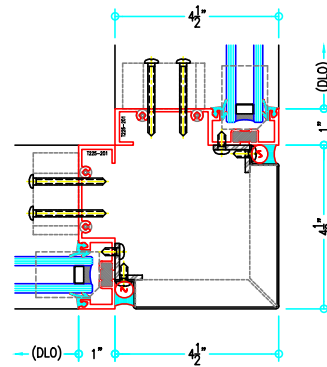

## 2-1/4" x 4-1/2" Thermally-Broken Front Set Storefront

1

2

3

4

5

C

E

F

B

D

G

A

ALUMINUM  
STOREFRONT

# T225 Series

2-1/4" x 4-1/2" Thermally-Broken Front Set Storefront

CORNER CONDITION

CORNER OPTION

GLAZING OPTION

Options