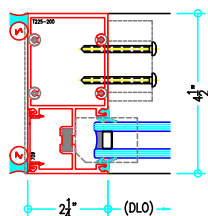

ALUMINUM
STOREFRONT

T225 Series

2-1/4" x 4-1/2" Thermally-Broken Front Set Storefront

1