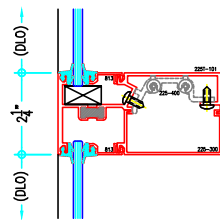

# T225 Series

2-1/4" x 4-1/2" Thermally-Broken Front Set Storefront

CORNER CONDITION

CORNER OPTION

GLAZING OPTION

Options