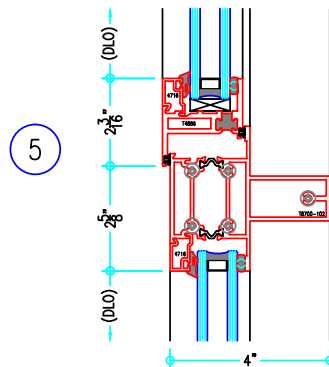

## 4" Thermally-Broken Projected Window

T8700 with T4000 2" Window  
Incorporated, Outside Glazed

ALUMINUM  
WINDOWS

## 4" Thermally-Broken Projected Window