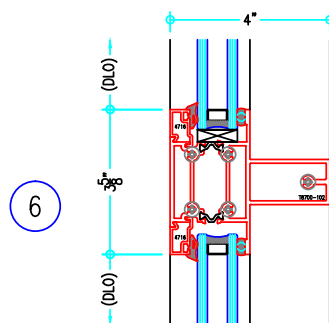

## 4" Thermally-Broken Projected Window

T8700 with T4000 2" Window  
Incorporated, Outside Glazed

ALUMINUM  
WINDOWS

## 4" Thermally-Broken Projected Window