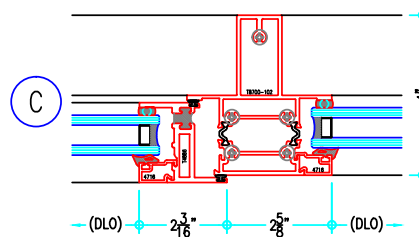

ALUMINUM
WINDOWS

T8700 Series

4" Thermally-Broken Projected Window