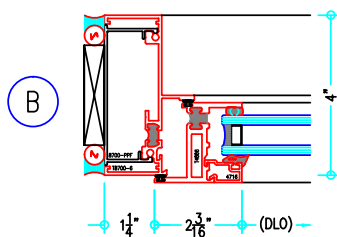

ALUMINUM
WINDOWS

T8700 Series

4" Thermally-Broken Projected Window