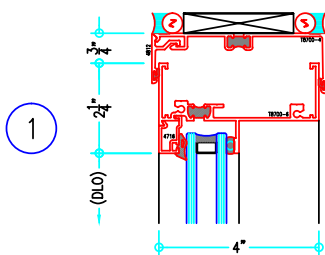

ALUMINUM
WINDOWS

T8700 Series

4" Thermally-Broken Projected Window