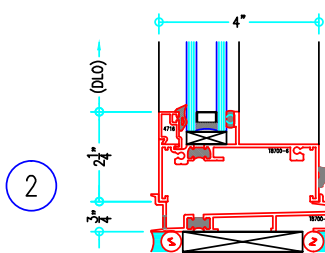

ALUMINUM
WINDOWS

T8700 Series

4" Thermally-Broken Projected Window