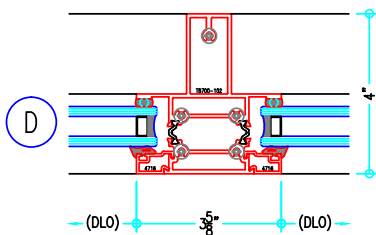

ALUMINUM
WINDOWS

T8700 Series

4" Thermally-Broken Projected Window