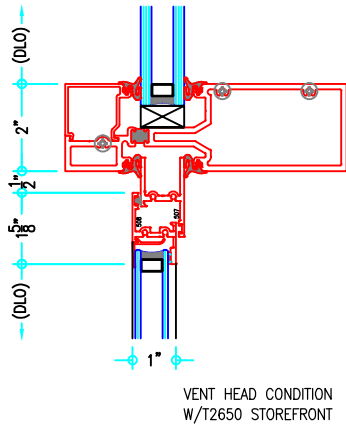

ALUMINUM
WINDOWS

500 Series

1" Operable Vent Insert

500 Vent Insert with
T700 2" x 4-1/2" Storefront

500 Series 1" Operable Vent Insert

ALUMINUM
WINDOWS

500 Series 1" Operable Vent Insert

Options