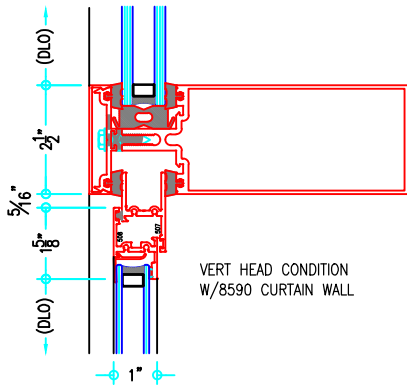

ALUMINUM
WINDOWS

500 Series

1" Operable Vent Insert

500 Vent Insert with
T700 2" x 4-1/2" Storefront

500 Series 1" Operable Vent Insert

ALUMINUM
WINDOWS

500 Series 1" Operable Vent Insert

Options