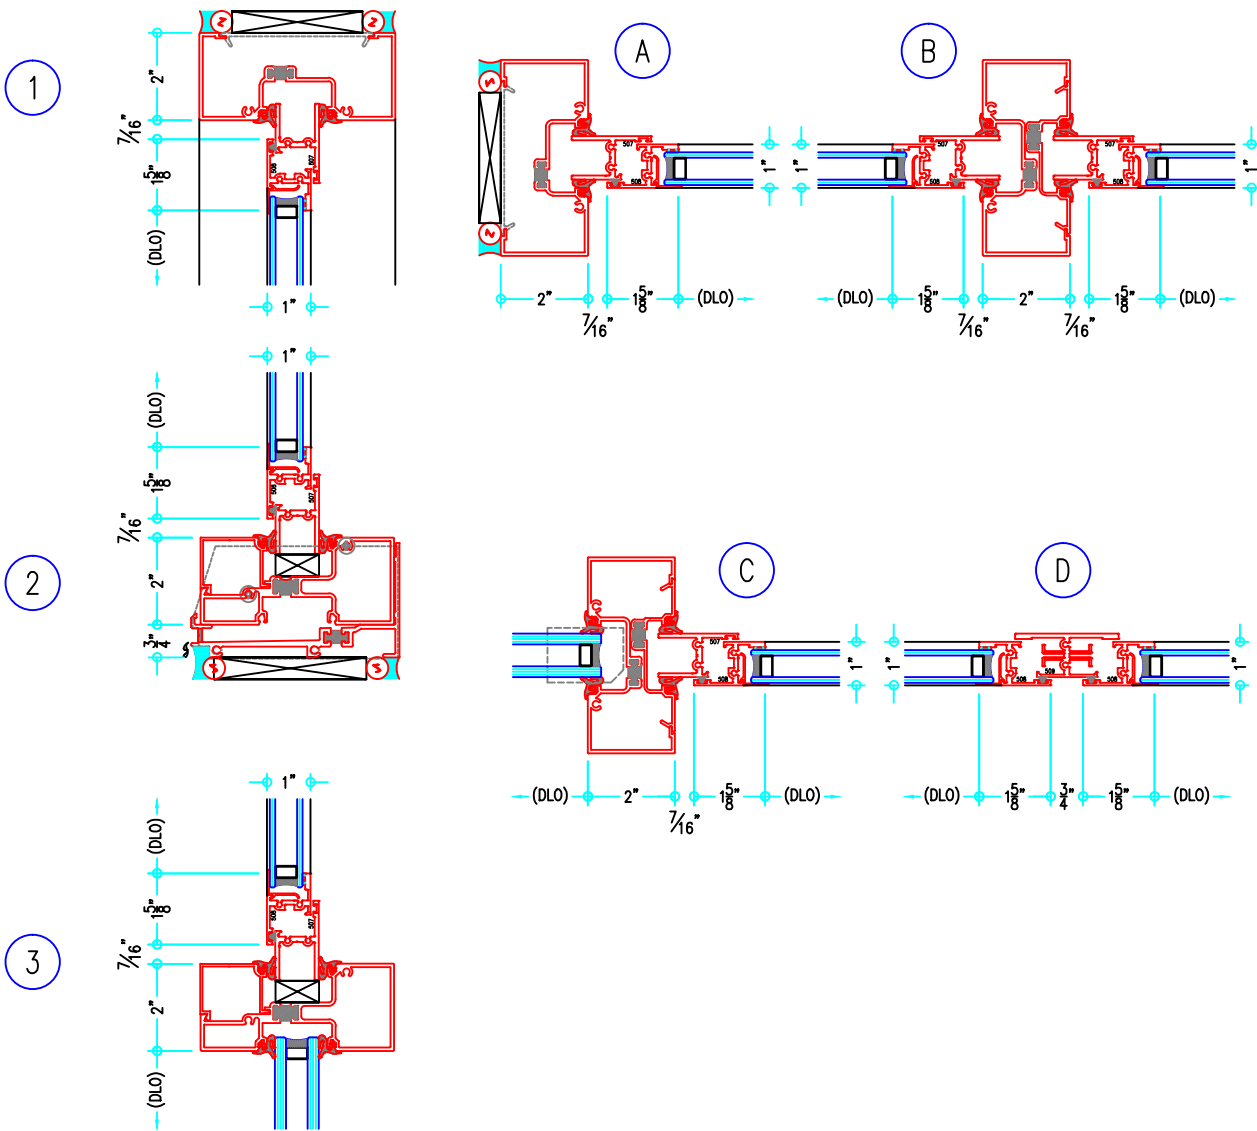

ALUMINUM
WINDOWS

500 Series

1" Operable Vent Insert

500 Vent Insert with
T700 2" x 4-1/2" Storefront

500 Series 1" Operable Vent Insert

ALUMINUM
WINDOWS

500 Series 1" Operable Vent Insert

Options