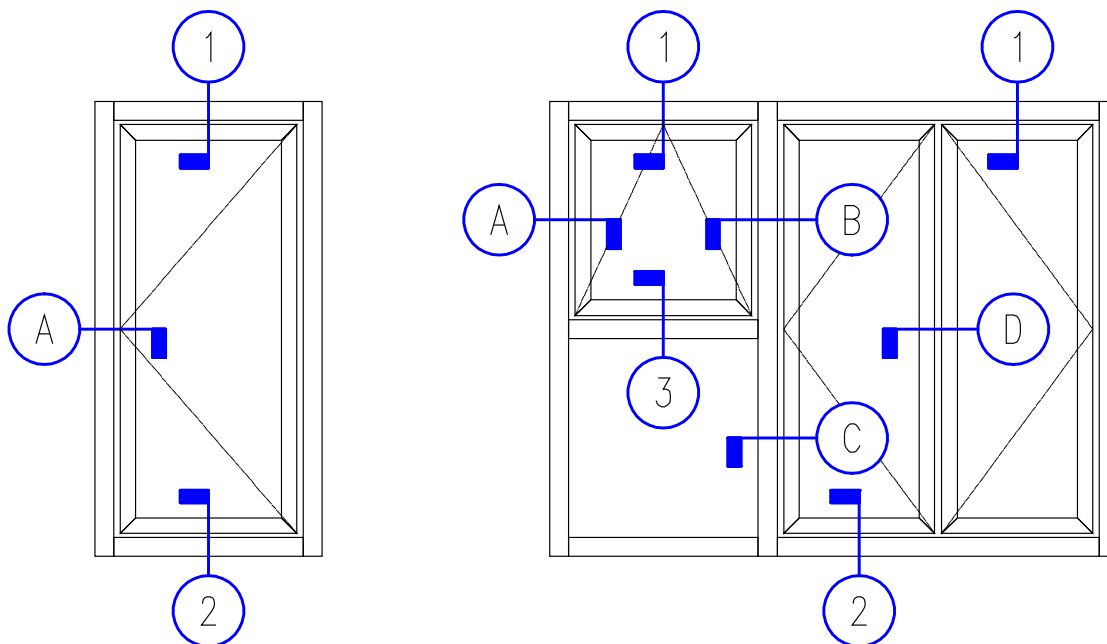

ALUMINUM
WINDOWS

500 Series

1" Operable Vent Insert

500 Vent Insert with
T700 2" x 4-1/2" Storefront

500 Series 1" Operable Vent Insert

ALUMINUM
WINDOWS

500 Series 1" Operable Vent Insert

Options