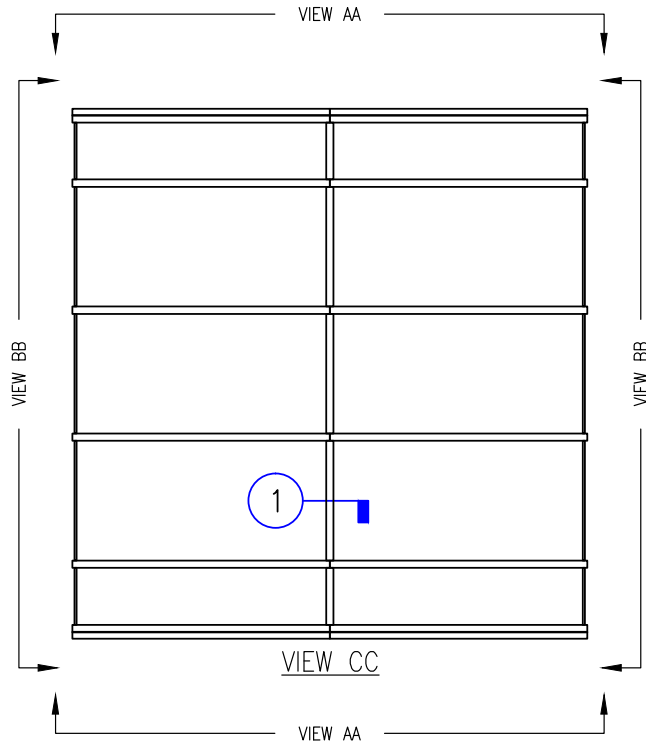

ALUMINUM
TRANSLUCENT
PANEL

PS9000 Series Polycarbonate Wall & Roofing System

ALUMINUM
TRANSLUCENT
PANEL

PS9000 Series Polycarbonate Wall & Roofing System