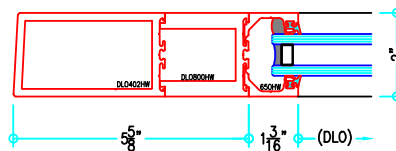

HEAVY WALL
EXTENSION OPTION