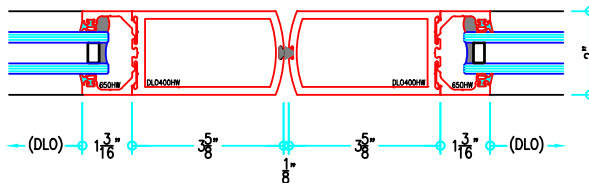

BLAST-RATED
OPTION