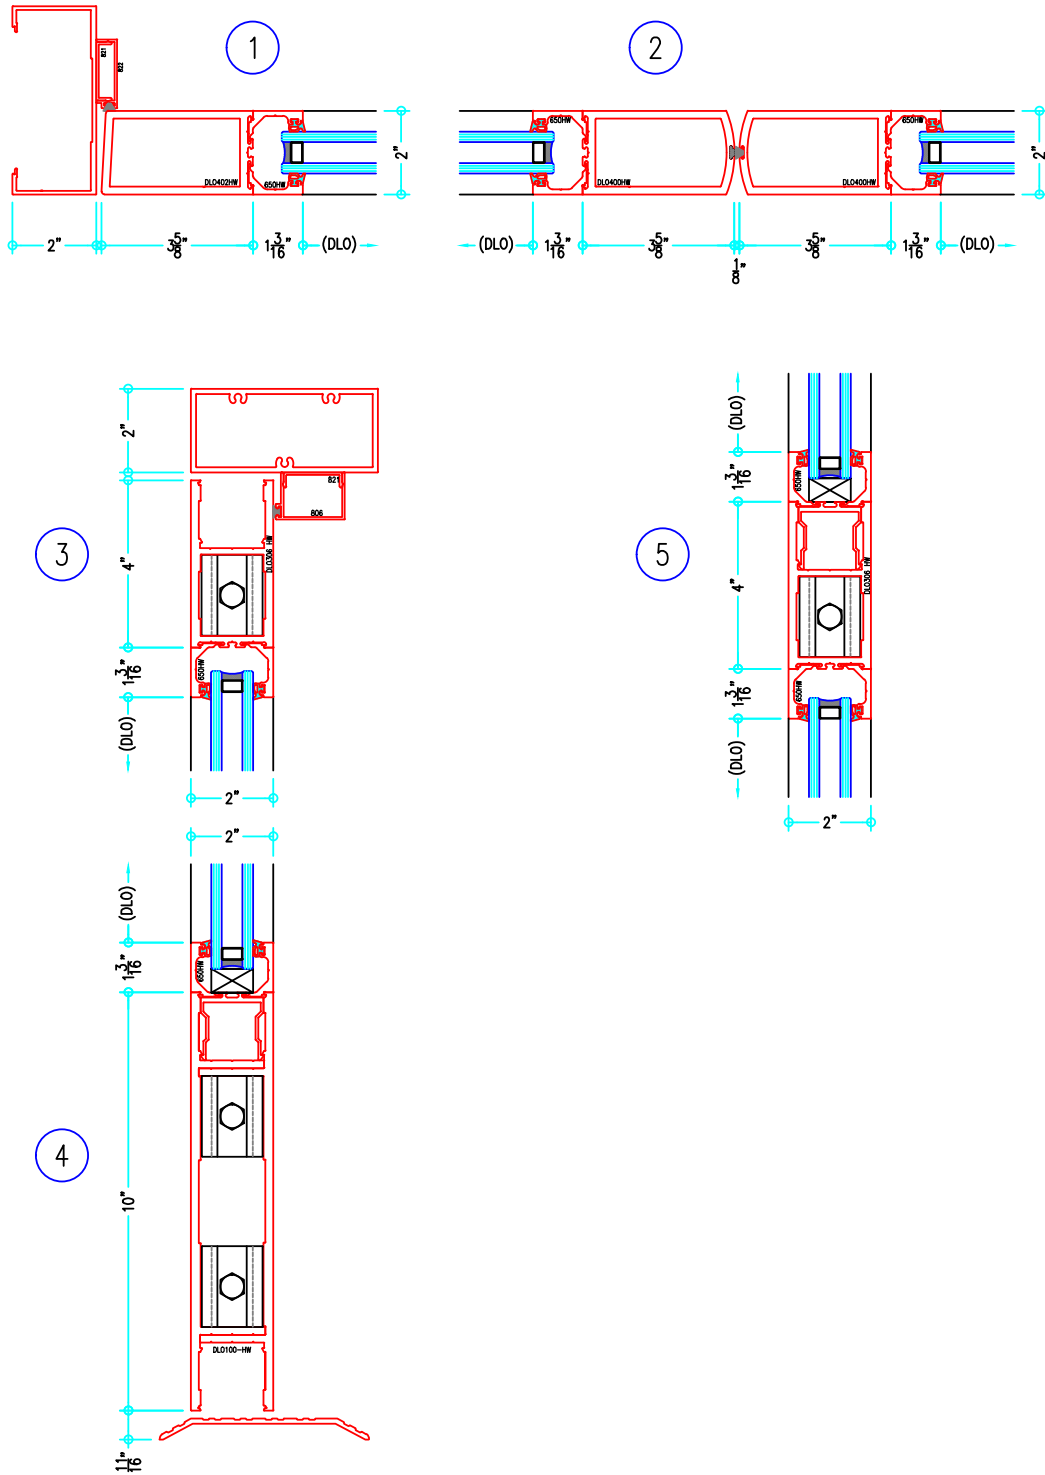

ALUMINUM  
ENTRANCES

## Medium Stile Heavy Wall Swing Entrance

# 400HW Series Medium Stile Heavy Wall Swing Entrance