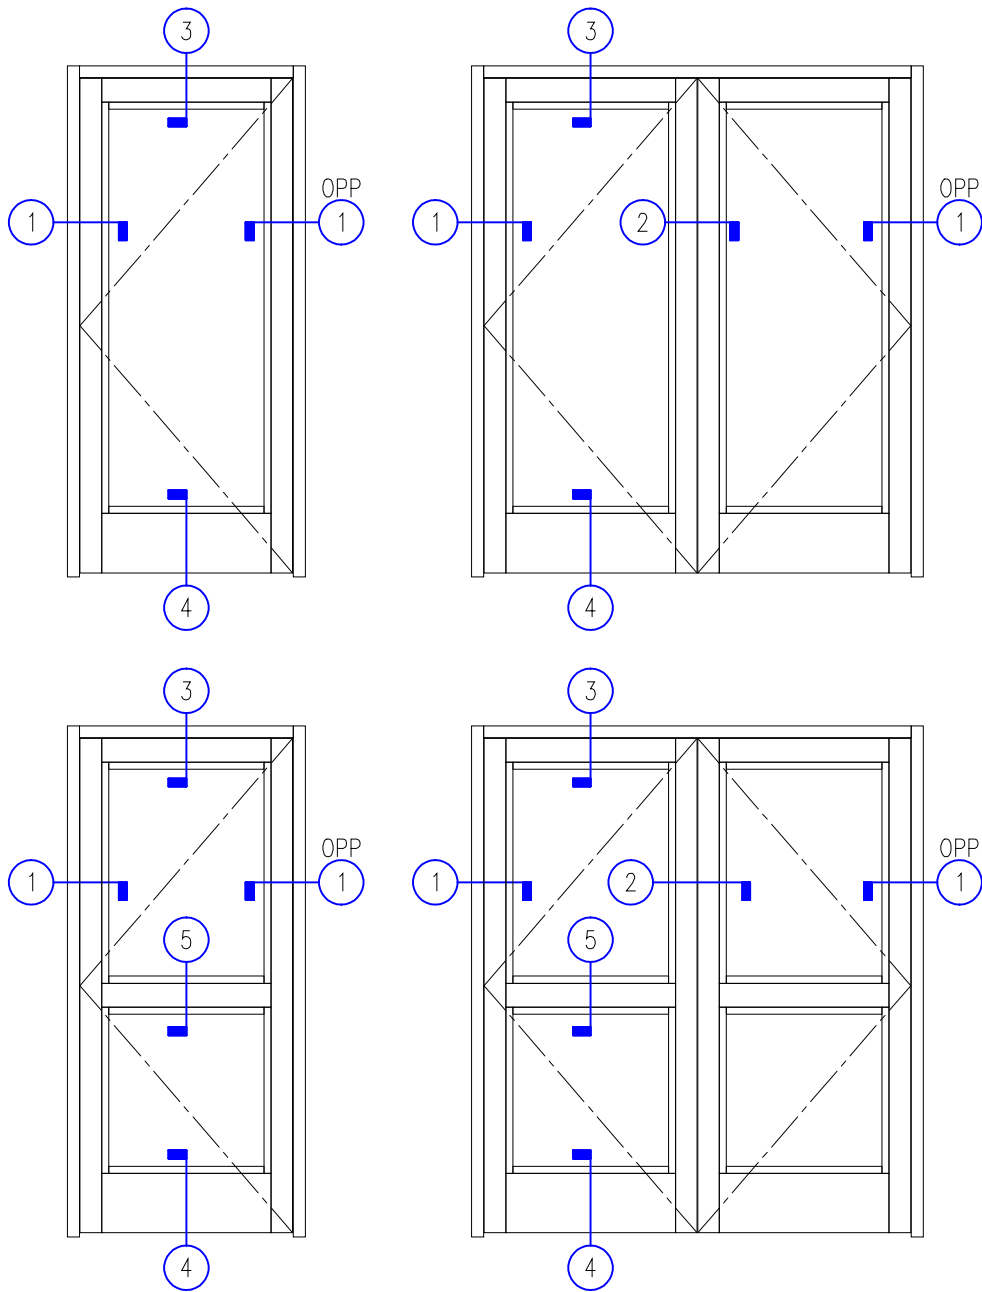

ALUMINUM  
ENTRANCES

## Medium Stile Heavy Wall Swing Entrance